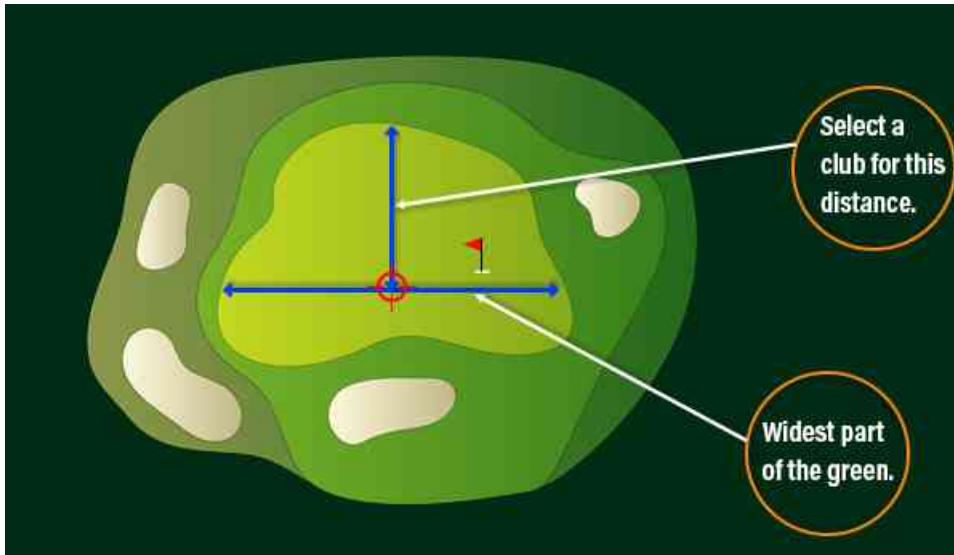

Let us know how it went.

Another suggestion

Boring is exciting
We have another suggestion intended to help your game management, decision-making and learning out on the course. It's called DPA.

DON'T BE TEMPTED

[Read more](#)

AIM FOR THE MIDDLE

Practise with a Professional

How often do you see the very best ball strikers on tour avoid aiming for the flag? They refuse to be tempted into a shot that offers One of the very best ways to practise out on the golf course is in a "playing lesson". We'd recommend either as an individual or as a group (to add to danger. Where on the green should you be aiming?