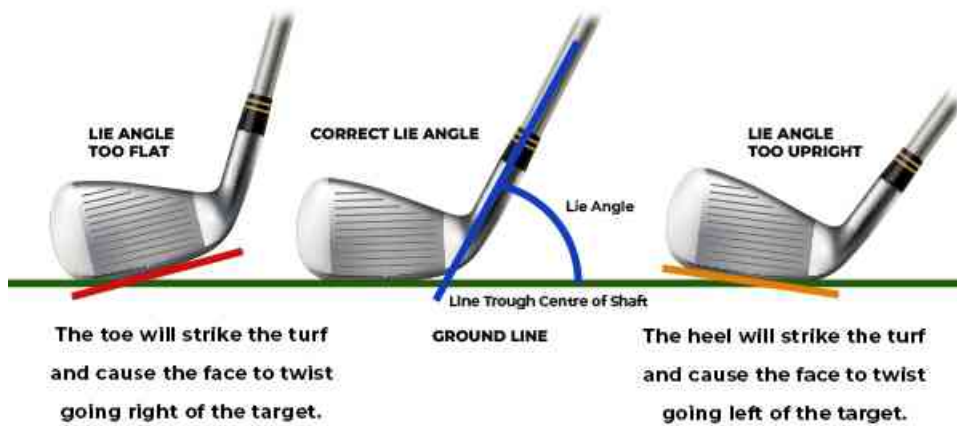

[Book now](#)

HAPPY
Father's
DAY

We're thinking of you
We've got the three greatest feelings to offer

[Learn More](#)

Saving you money this winter

It's just not that simple

We often read that this time of the year, when the clubs are put away, is the time to get them checked and possibly have “lie angles adjusted to create a better fit”.

Most of you probably know that lie angles have something to do with accuracy as shown above. In reality, there's also a likely loss of contact efficiency, and you have the frustration of a shot that will not only be off target, but also come up short.