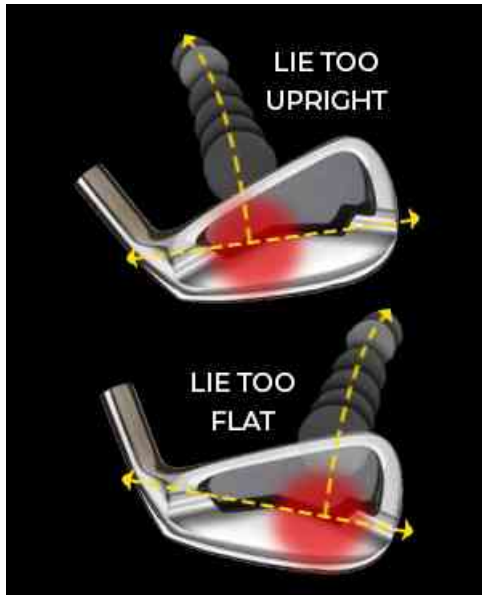

### **HERE'S WHAT YOU WIN**

- ★ **ANY 2 ON A HOLE - WIN GOLF BALLS TO THE VALUE OF R180  
(YOU'RE WELCOME TO TOP UP TO BUY GOLF BALLS OF YOUR CHOICE)**
  - ★ **GET 15 POINTS OVER THE 6 PAR 3'S  
& GET A SWAGG LOGO'D SHIRT (PLAIN COLOURS)**
  - ★ **GET A HOLE-IN-ONE & WIN A 2-YEAR MEMBERSHIP  
VALUED AT NEARLY R35,000**
- THREE PRIZE OPPORTUNITIES IN ONE!  
R50 ENTRY FEE PAYABLE IN THE GOLF SHOP**

## Before you can let the club do the work

We want you to hit better golf shots with every iron in your bag. Besides the design of the head, the next most important aspect is your lie angle. When your lie angle matches your swing, it becomes a lot easier to trust your irons to deliver predictable ball flight.

[Find your lie angle](#)

If you're struggling with hooked iron shots, your lie angle could be too upright.

If you're pushing most of your iron shots, there's a good chance your lie angle is too flat.

*Many brands try and solve the problems they think each golfer might have at different handicap levels by creating off-the-shelf irons with a specific lie angle. But that might not be right for you.*